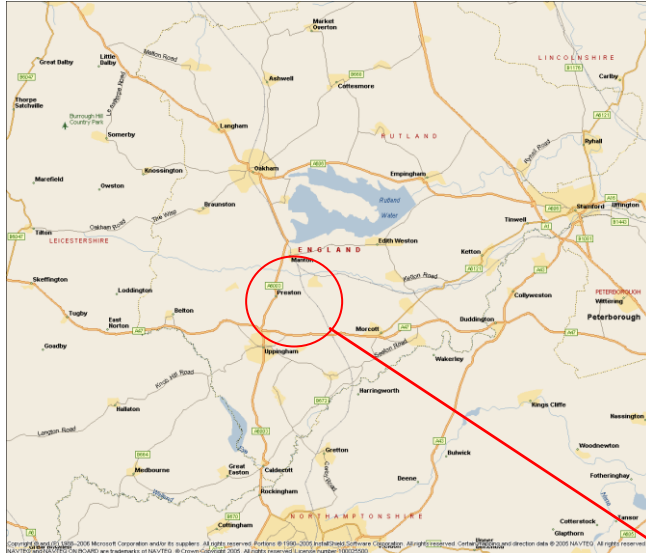

HOW TO FIND US

The Studio & Pool Barns
St Marys Road
Manton
Oakham
Rutland LE15 8SU

www.inspire2tri.com/contact/how-to-find-us

The Pool Barn

The Studio Barn

We have a private car park immediately in front of the studio for Inspire2tri clients.